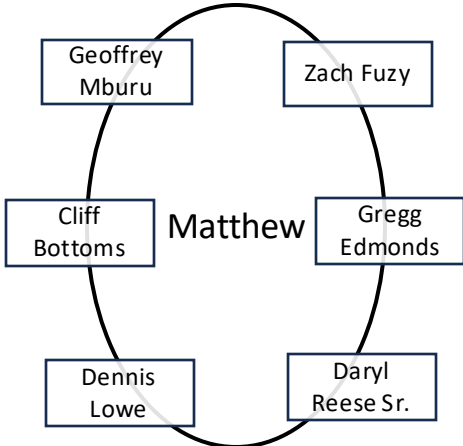

ROLLO ROOM

BANNER

TJ Trevino

Chris Peters

Bryan Simms

Randy Mikula

PODIUM

Matthew Fojtik

Jeff Wilson